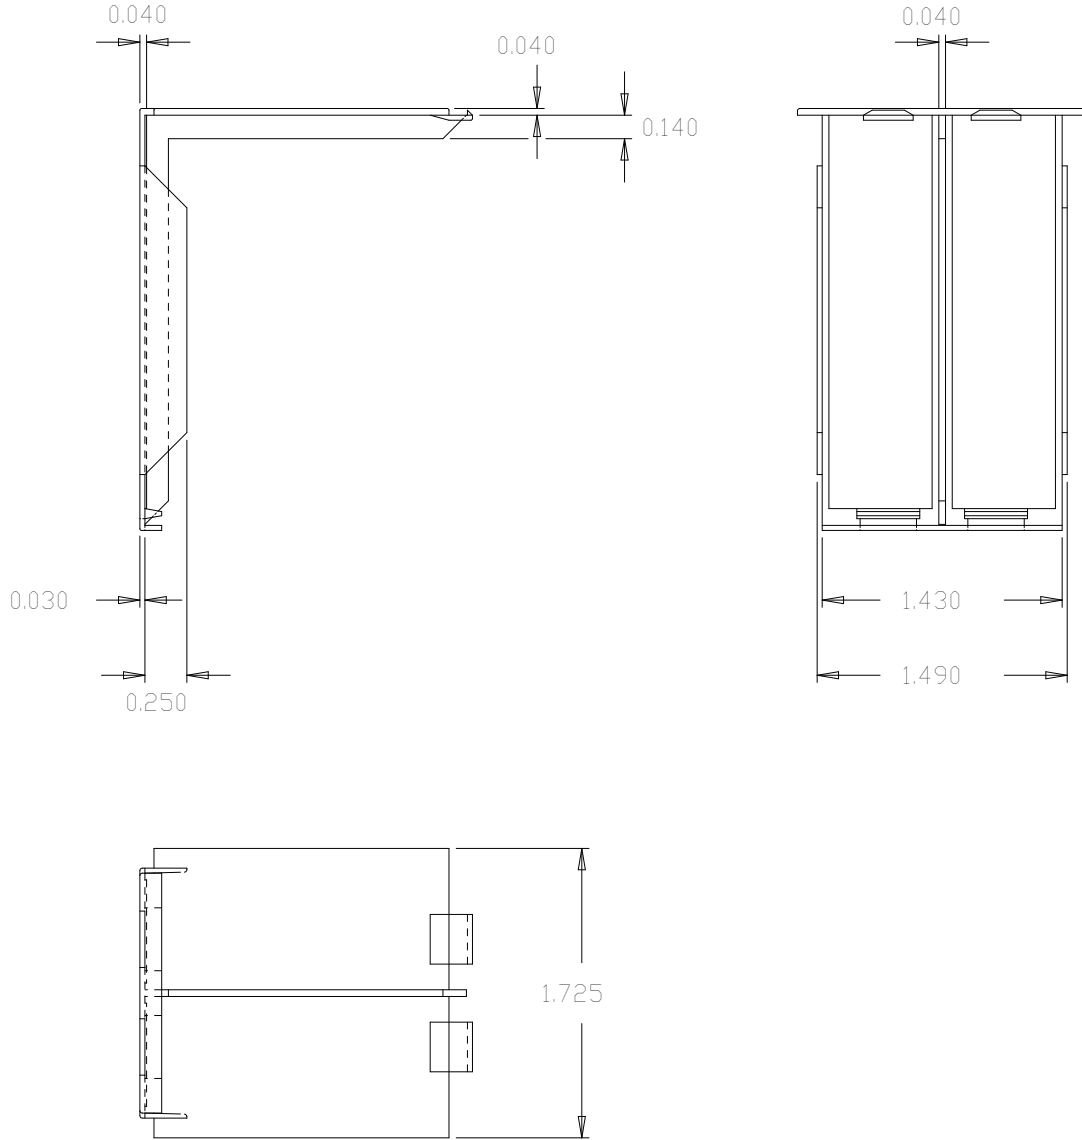

Part No. A02912

29 x 1 1/4" 'A' Range Extra Wide  
Full Insulation Cover

Dimensions in inches.